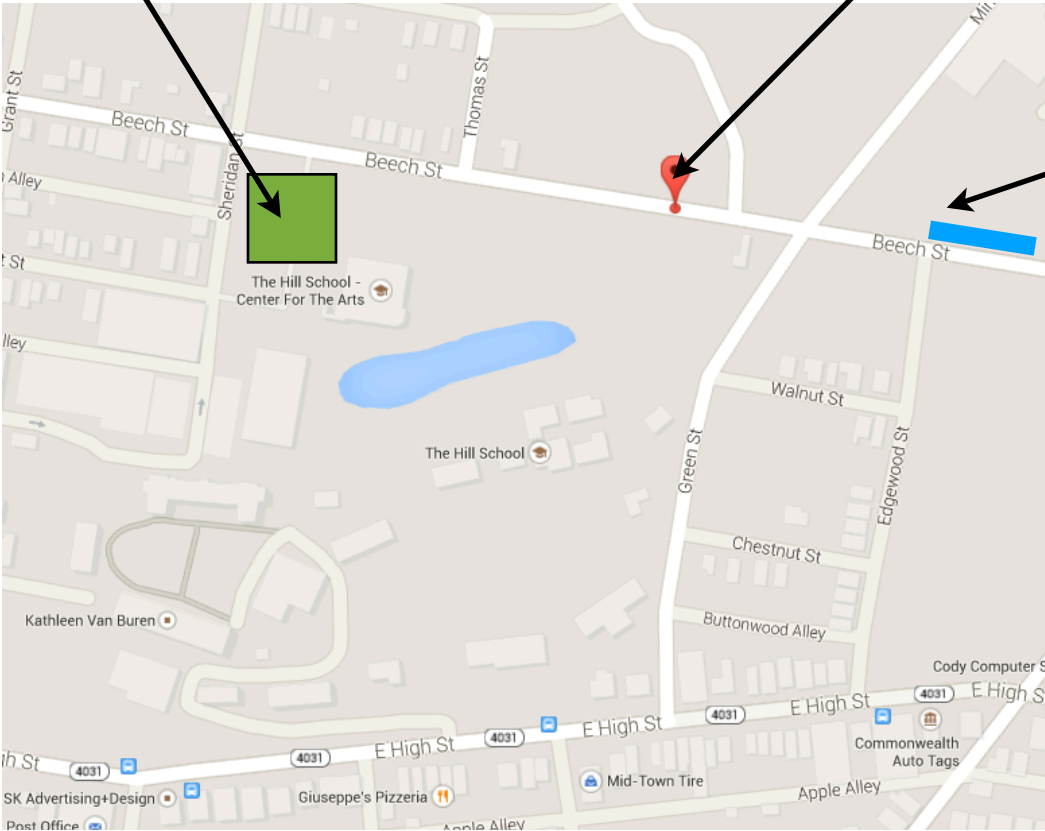

The Hill School Parking Map

Drop Off/CFTA  
Parking Lot

Gatehouse at 860 Beech  
Street, Pottstown PA

Bus Parking -  
"Westbound" along  
Beech St. Across  
from cemetery

Hill School Security - (610) 327-3060