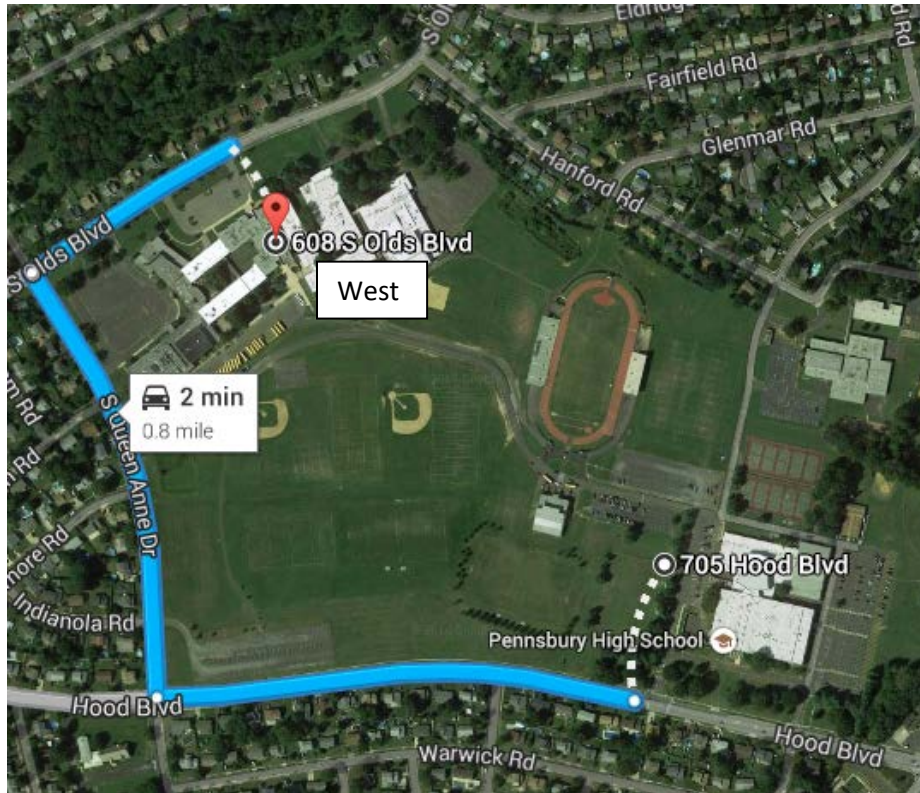

Directions from PHS East to PHS West

1. Turn right out of the parking lot onto Hood Blvd
2. Turn right at the first light onto S Queen Anne Dr
3. Turn right at the first light onto S Olds Blvd
4. PHS West is on your right. The first lot is the best for Speech registration and awards. The final entrance, just past the building, labeled A Cafeteria/Faculty parking is best for Debate

Directions from PHS West to PHS East

1. Turn left out of the parking lot onto S Olds Blvd
2. Turn left at the first light onto S Queen Anne Dr
3. Turn left at the first light onto Hood Blvd
4. Use the parking lot and entrance on either side of the building